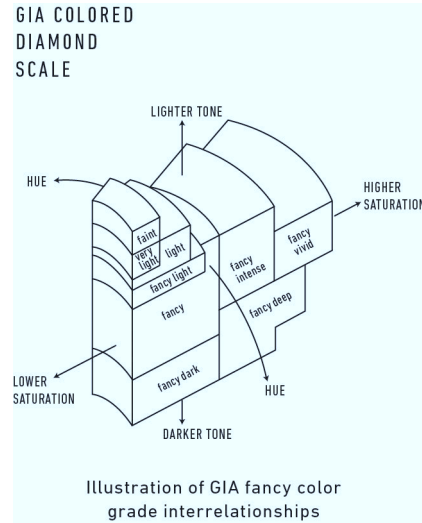

GIA COLORED DIAMOND REPORT

September 8, 2015
 Report Type **Identification and Origin Report**
 GIA Report Number **1172306266**
 Shape and Cutting Style **Round Brilliant**
 Measurements **3.50 - 3.52 x 2.03 mm**
 Carat Weight **0.15 carat**
 Color Grade **Fancy Intense Pink**
 Color Origin **Natural**
 Color Distribution **Even**

Comments: An indented inscription, "A 118757", is present.

ADDITIONAL INFORMATION

The results documented in this report refer only to the diamond described, and were obtained using the techniques and equipment used by GIA at the time of examination. This report is not a guarantee or valuation. For additional information and important limitations and disclaimers, please see www.gia.edu/terms or call +1 800 421 7250 or +1 760 603 4500. ©2014 Gemological Institute of America, Inc.