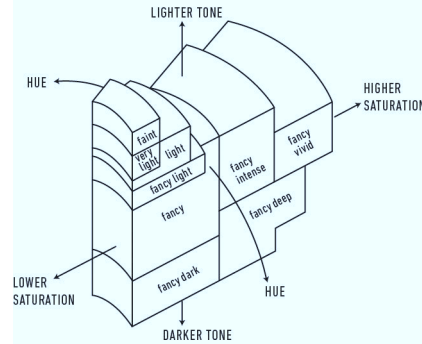

GIA COLORED DIAMOND REPORT

April 26, 2018
 Report Type Identification and Origin Report
 GIA Report Number 2195293928
 Shape and Cutting Style Marquise Brilliant
 Measurements 3.34 x 1.86 x 1.22 mm
 Carat Weight 0.04 carat
 Color Grade Fancy Intense Purplish Pink
 Color Origin Natural
 Color Distribution Even

ADDITIONAL INFORMATION

**GIA COLORED
DIAMOND
SCALE**

Illustration of GIA fancy color grade interrelationships

The results documented in this report refer only to the diamond described, and were obtained using the techniques and equipment used by GIA at the time of examination. This report is not a guarantee or valuation. For additional information and important limitations and disclaimers, please see www.gia.edu/terms or call +1 800 421 7250 or +1 760 603 4500. ©2014 Gemological Institute of America, Inc.