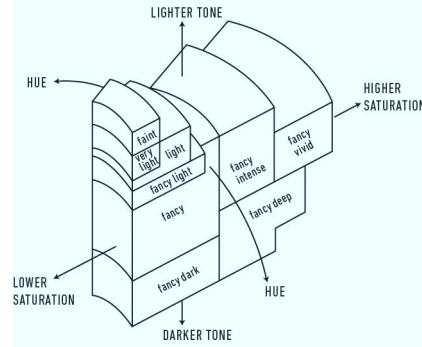

Verify this report at [gia.edu](http://gia.edu)

GIA COLORED DIAMOND REPORT

April 23, 2018  
 Report Type ..... Identification and Origin Report  
 GIA Report Number ..... 5192290684  
 Shape and Cutting Style ..... Round Brilliant  
 Measurements ..... 3.21 - 3.26 x 1.88 mm  
 Carat Weight ..... 0.12 carat  
 Color Grade ..... Fancy Pink  
 Color Origin ..... Natural  
 Color Distribution ..... Even

ADDITIONAL INFORMATION

GIA COLORED  
DIAMOND  
SCALE

Illustration of GIA fancy color grade interrelationships

The results documented in this report refer only to the diamond described, and were obtained using the techniques and equipment used by GIA at the time of examination. This report is not a guarantee or valuation. For additional information and important limitations and disclaimers, please see [www.gia.edu/terms](http://www.gia.edu/terms) or call +1 800 421 7250 or +1 760 603 4500. ©2014 Gemological Institute of America, Inc.